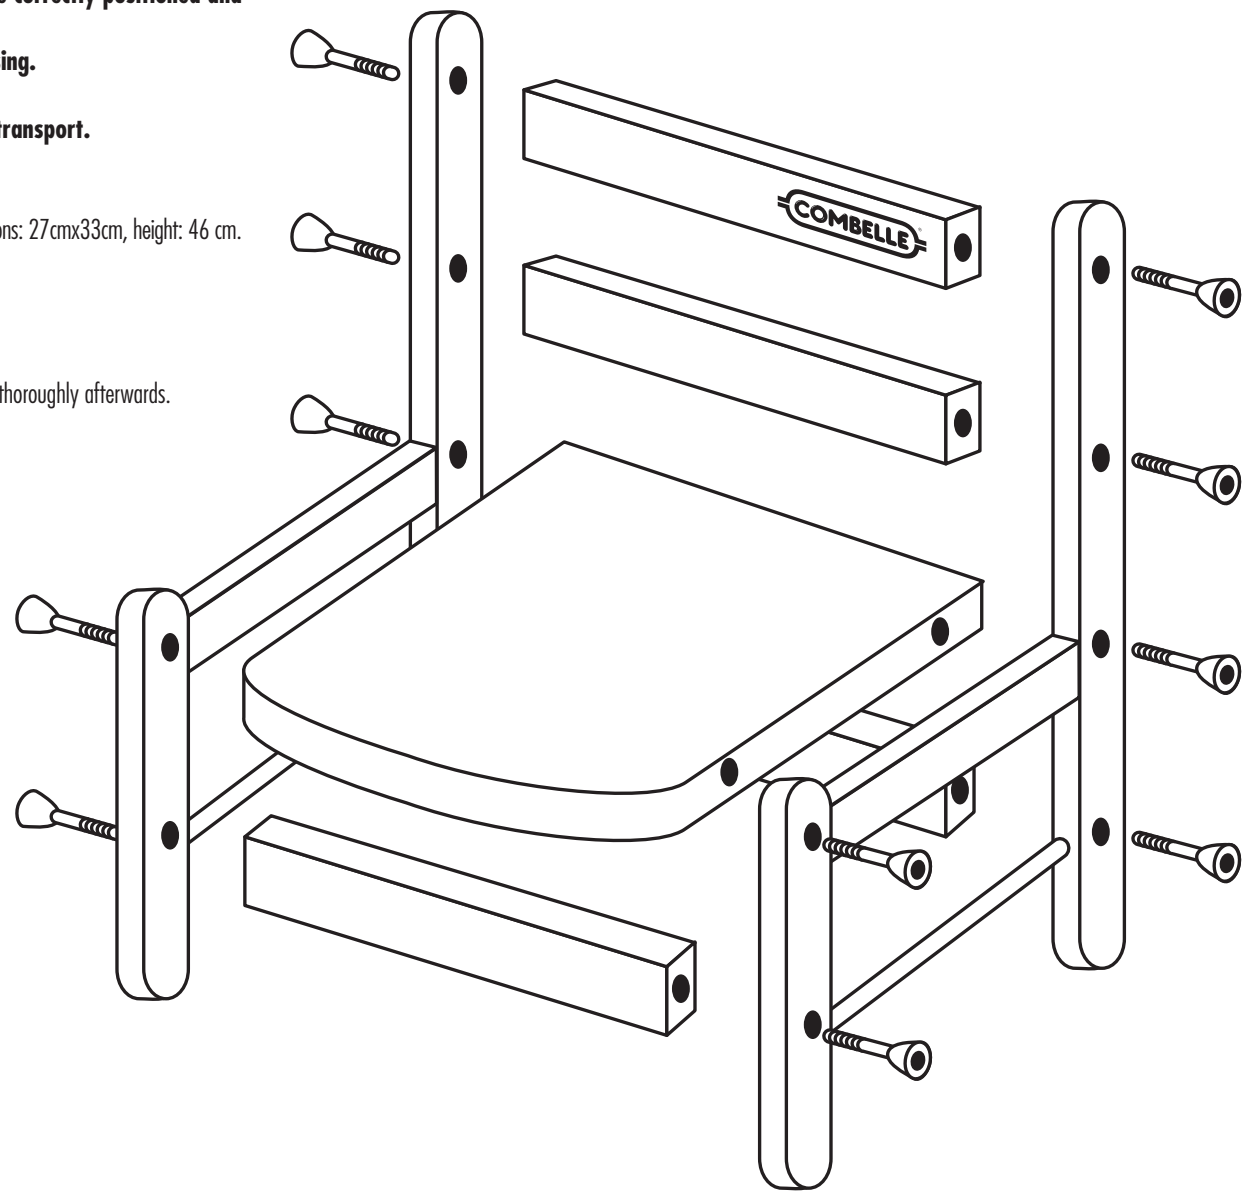

Only use spare parts approved by the manufacturer.

This item is not meant to be often dismantled for storing or transport.

Keep in a dry place.

SPECIFICATIONS: Armchair for children aged 12 months to 7 years. Dimensions: 27cmx33cm, height: 46 cm.

Solid beech wood. Seat : printed medium panel. Finish: organic varnish.

Maximum weight acceptable on the chair: 20kg

SÉCURITÉ : to be used under an adult supervision.

ENTRETIEN : Clean only with a soft sponge and soapy water. Always dry thoroughly afterwards.

CONTENTS OF THE PACKAGE
Do it yourself assembly

2 pre-assembled sides

1 seat

4 cross pieces

12 screws 7x50 mm

1 Allen key

1 notice